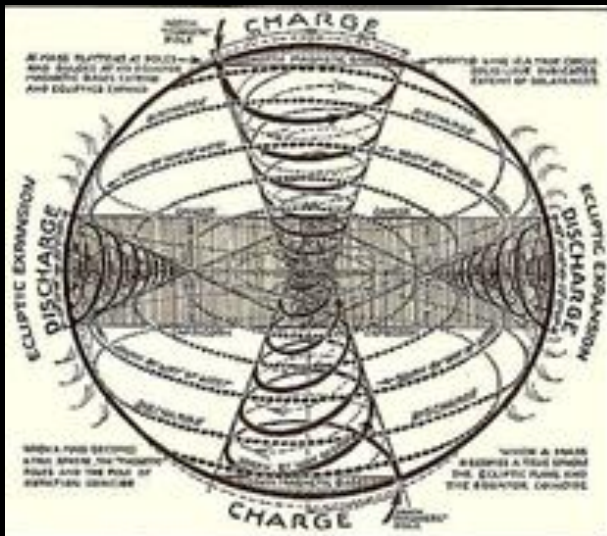

Venus = Being RULED by Earth
Globus Cruciger = RULING over Earth

Cross inside Circle = Balance – “As Above So Below”

Cross inside Circle = Balance – “As Above So Below”

A Harmonized Toroidal Field in which the Yin and Yang are perfectly balanced!!
The Merry-Age has begun because the inner MarriAge of Yin and Yang is complete!

In perfect balance you know live life from the center of your being. This center is known as the Singularity. It is time to Sing Your Soul's Song adding to the harmony and beauty of the Uni-verse!

Toroidal Field = Torah