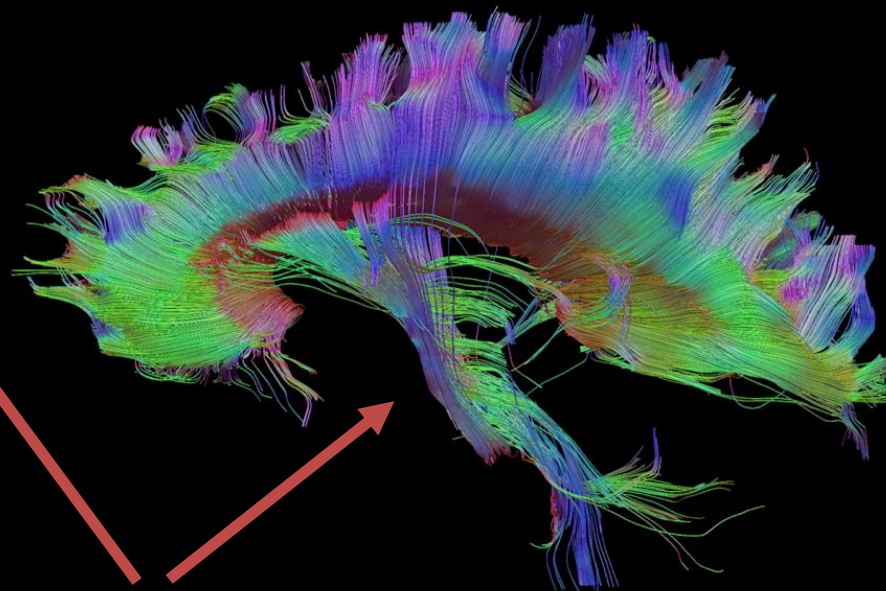

Crown

Crown

The crown represents the Crown Chakra, which is lit up like gold when higher functioning aspects of the mind are aligned and activated.

Some of these pieces to internal and external PEACE are...

Your Full Regalia!

CORONated
Physics of Being Crowned

CORONa Radiata

In neuroanatomy, the corona radiata is a white matter sheet of both ascending and descending axons carries most of the neural traffic from and to the cerebral cortex.

In other words, it is a broadcast and receiver!

Side View of Brain

Front View of Brain

CORONa Radiata

CORONa Radiata resembles medicinal mushrooms like Reishi!

No coincidence.

Mushro0M

Ephod Breast Plate