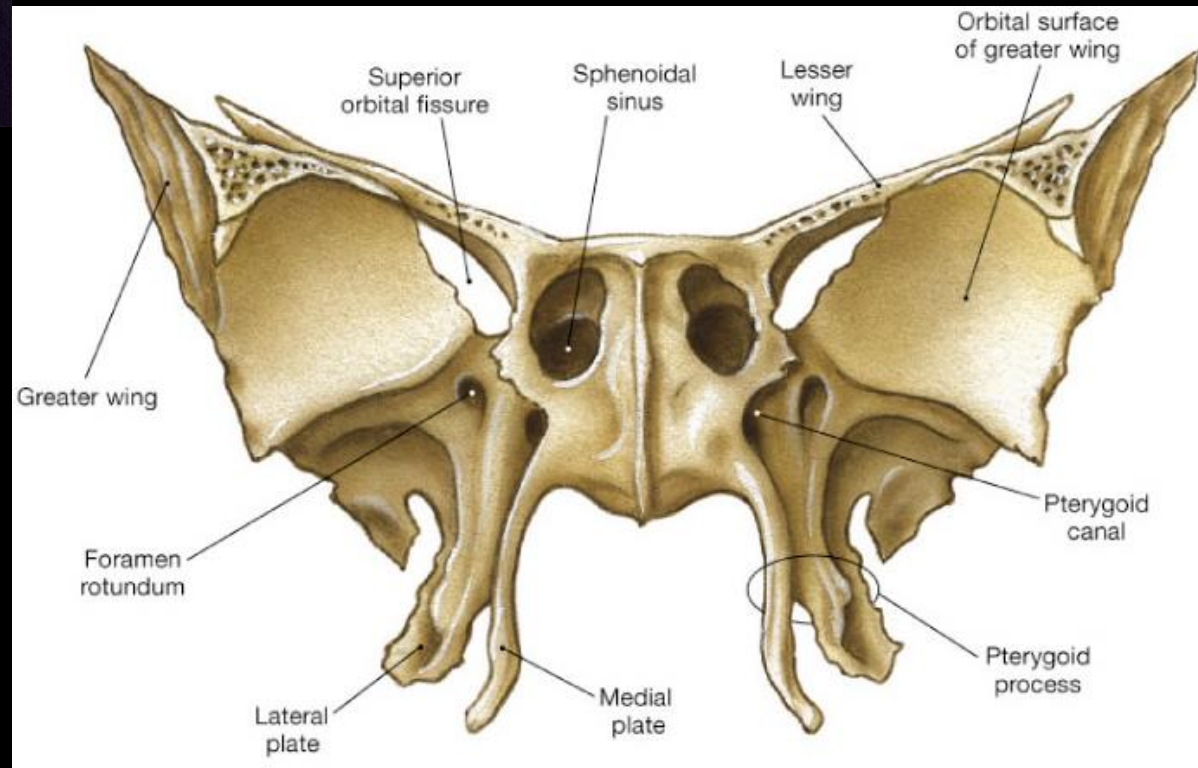

Temp Entrance - Tent Flap

“double folding doors” - I Kings

View from inside the skull

Temp Entrance - Tent Flap

“double folding doors” - I Kings

Inside the Temple is the Ark

Inside the Temple is the Ark

ARC of COVENant

He placed the cherubim in the midst of the inner house, and **the wings of the cherubim were spread out, so that the wing of the one was touching the one wall, and the wing of the other cherub was touching the other wall. So their wings were touching each other in the center of the house.** 1 Kings 6:27