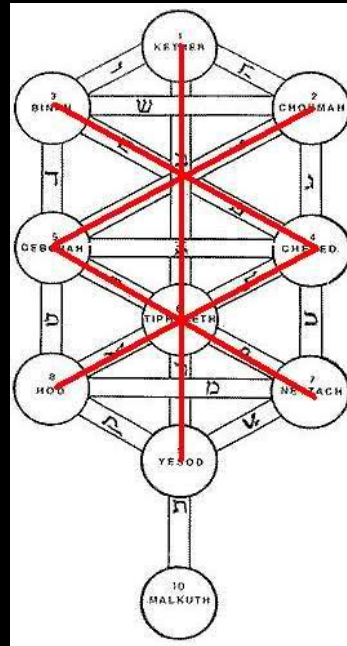

Majority Rules

Once you are aligned and hooked up internally you have access to guiding/driving controls of our Planet Gaia!

Meridians = Ley Lines aka Dragon Lines

Cells = Humans

We The People

Rightful Sovereignty = Steer the Planet
Exercise of Will (self-ownership) = Dance with Creation

9 / 11 IX - XI

9/11ers are beings trying to bypass Self-Mastery of Will. They want to skip from 9 to 11 and cut out step 10 (x), which creates the 9/11 the emergency state that keeps people from emerging into their greatness.

9 / 11 IX - XI

The double X is ancient representation of Saturn...the controller...the one that eats its young.

The World Needs More X-Men & Women

More Regal Kings and Queens to steer our world into the Upper Spiral of Life-Giving and Life-Sustaining!