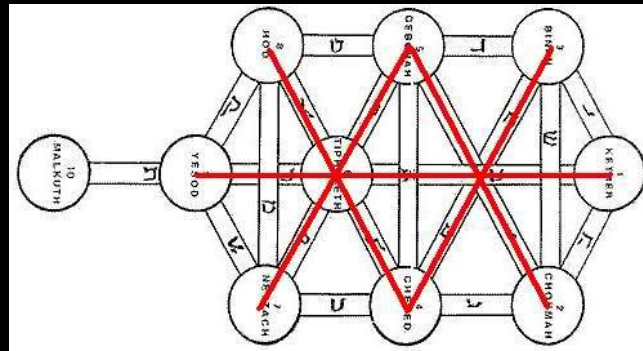

9 / 11 IX - XI

The double X is ancient representation of Saturn...the controller...the one that eats its young.