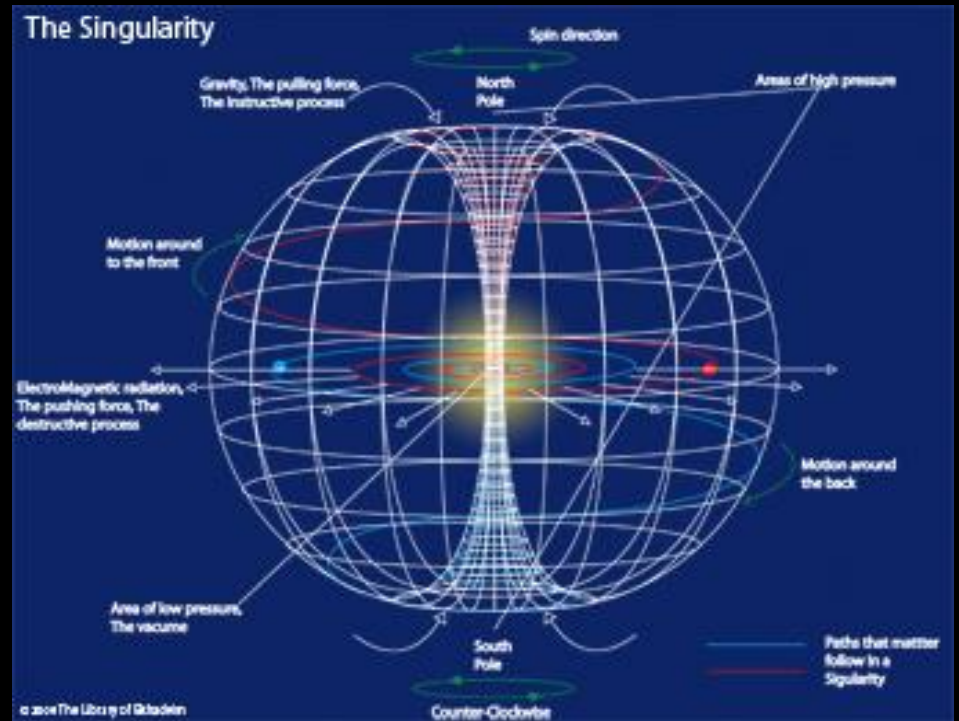

Venus = Being RULED by Earth
Globus Cruciger = RULING over Earth

Cross inside Circle = Balance – “As Above So Below”

Cross inside Circle = Balance – “As Above So Below”

A Harmonized Toroidal Field in which the Yin and Yang are perfectly balanced!!
The Merry-Age has begun because the inner MarriAge of Yin and Yang is complete!

In perfect balance you know live life from the center of your being. This center is known as the Singularity. It is time to Sing Your Soul's Song adding to the harmony and beauty of the Uni-verse!

Toroidal Field = Torah