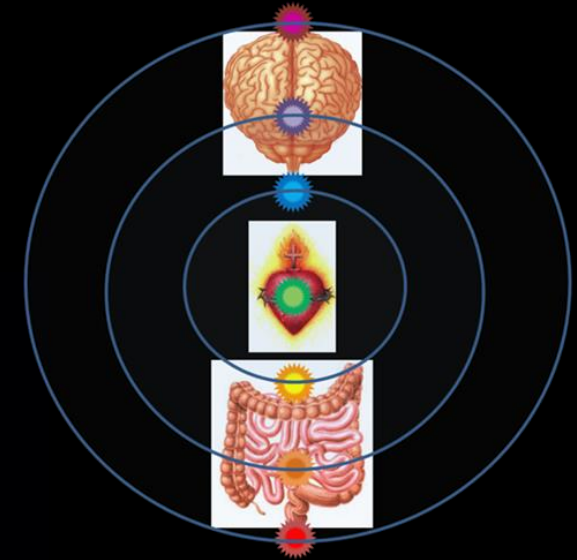

The SUN's (SON) CORONA during an eclipse.

Each female egg has a CORONA.

I can prove you are Divine Royalty!

Regalia

Regalia: 1. the emblems or insignia of royalty, especially the crown, scepter, and other ornaments used at a coronation.

DON: a powerful leader, teacher

This Royal Regalia isn't something you have access to externally. It is built into the very nature of who you are. It is CORE of your Divine Source-Code.

Globus Cruciger = RULING over Earth

Venus = Being RULED by Earth
Globus Cruciger = RULING over Earth

Cross inside Circle = Balance – “As Above So Below”

Cross inside Circle = Balance – “As Above So Below”

A Harmonized Toroidal Field in which the Yin and Yang are perfectly balanced!!
The Merry-Age has begun because the inner MarriAge of Yin and Yang is complete!

In perfect balance you know live life from the center of your being. This center is known as the Singularity. It is time to Sing Your Soul's Song adding to the harmony and beauty of the Uni-verse!

Toroidal Field = Torah