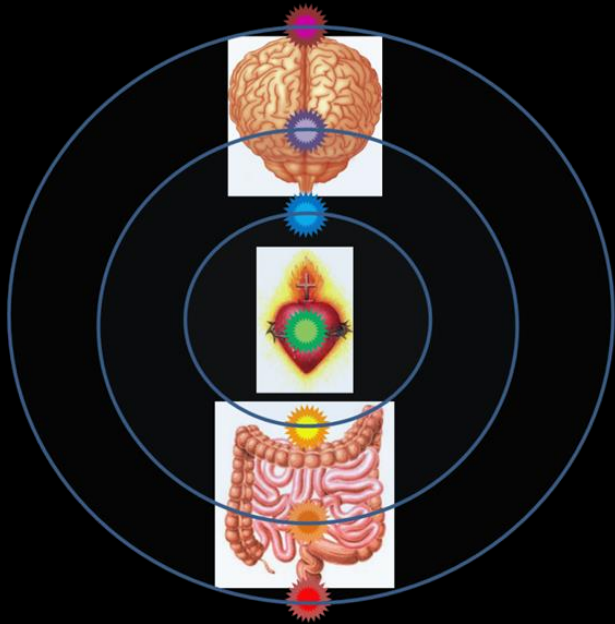

DON: a powerful leader, teacher

This Royal Regalia isn't something you have access to externally. It is built into the very nature of who you are. It is CORE of your Divine Source-Code.

Globus Cruciger = RULING over Earth

Venus = Being RULED by Earth
Globus Cruciger = RULING over Earth

Cross inside Circle = Balance – “As Above So Below”

Cross inside Circle = Balance – “As Above So Below”

A Harmonized Toroidal Field in which the Yin and Yang are perfectly balanced!!
The Merry-Age has begun because the inner MarriAge of Yin and Yang is complete!

In perfect balance you know live life from the center of your being. This center is known as the Singularity. It is time to Sing Your Soul's Song adding to the harmony and beauty of the Uni-verse!

Toroidal Field = Torah

Sssssscepter

The Scepter is your Kundalini Channel...the Schuman, Ida and Pingala

Sssssscepter

It's the staff that Moses (in water) possessed and command miracles to happen.

Ten Commandments = Hormones aka
Commandments of the Pituitary