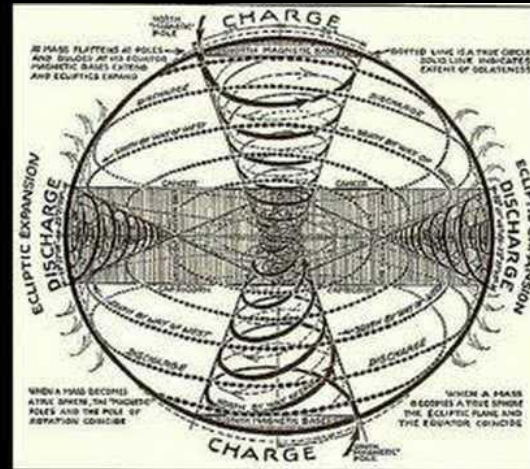

DON: a powerful leader, teacher

This Royal Regalia isn't something you have access to externally. It is built into the very nature of who you are. It is CORE of your Divine Source-Code.

Globus Cruciger = RULING over Earth

Venus = Being RULED by Earth
Globus Cruciger = RULING over Earth

Cross inside Circle = Balance – “As Above So Below”

Cross inside Circle = Balance – “As Above So Below”

A Harmonized Toroidal Field in which the Yin and Yang are perfectly balanced!!
The Merry-Age has begun because the inner MarriAge of Yin and Yang is complete!

In perfect balance you know live life from the center of your being. This center is known as the Singularity. It is time to Sing Your Soul's Song adding to the harmony and beauty of the Uni-verse!

Toroidal Field = Torah