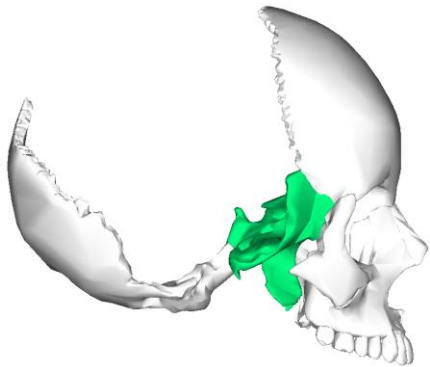

Clearing the Temple

Cleansing the Temple

Cleansing the Temple

Cleansing the Temple

Cleansing the Temple

The Pituitary Gland & Essential Oils

The pituitary is often called the master gland and controls most of our hormone functions such as our temperature, thyroid function, growth, urine production, testosterone (men), ovulation & estrogen (women).

How essential oils can reach the pituitary gland

1. Smelling - the molecules from the oils will go directly to the pituitary gland
2. Roof of the mouth - put oil on thumb & press against the roof of the mouth will be absorbed into the blood
3. Under the tongue - the oil will be absorbed into the blood
4. Middle of the eyebrows - the oil will raise the frequency of the pituitary
4. Crown & back of head - the oil will raise the frequency of the pituitary