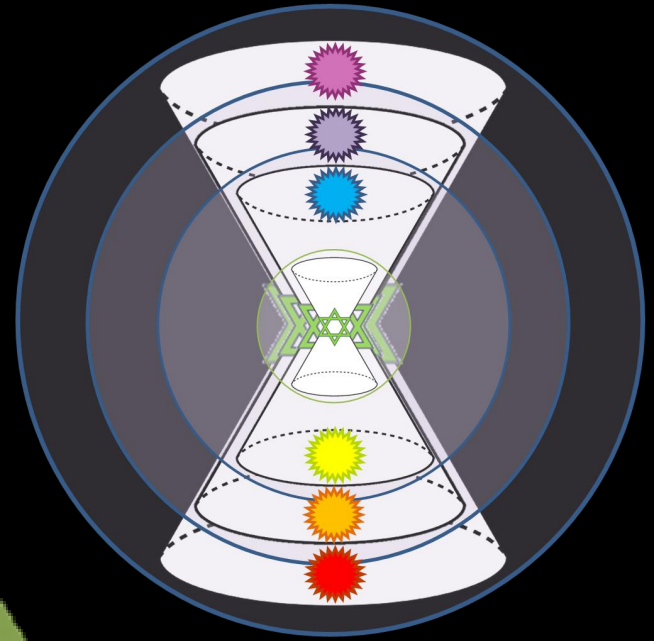

GALLBLADDER 1

11pm to 1am

GALLBLADDER 1

11pm to 1am

LIVER 14

1am – 3am

GOVERNING 19, 20, 21 & 22

CONCEPTUAL 16, 17, 18 & 19

Aligning Chakras

Alignment

Cho-1 Ku-2 Rei-3

Physical
INCREASE
ENERGY

Alignment

Menorah

7 Seals in Revelations

7 Chakras

The menorah (Hebrew: **מְנוֹרָה**) is described in the Bible as the seven-branched candelabrum made of gold and used in the portable sanctuary set up by Moses in the wilderness and later in the Temple in Jerusalem.