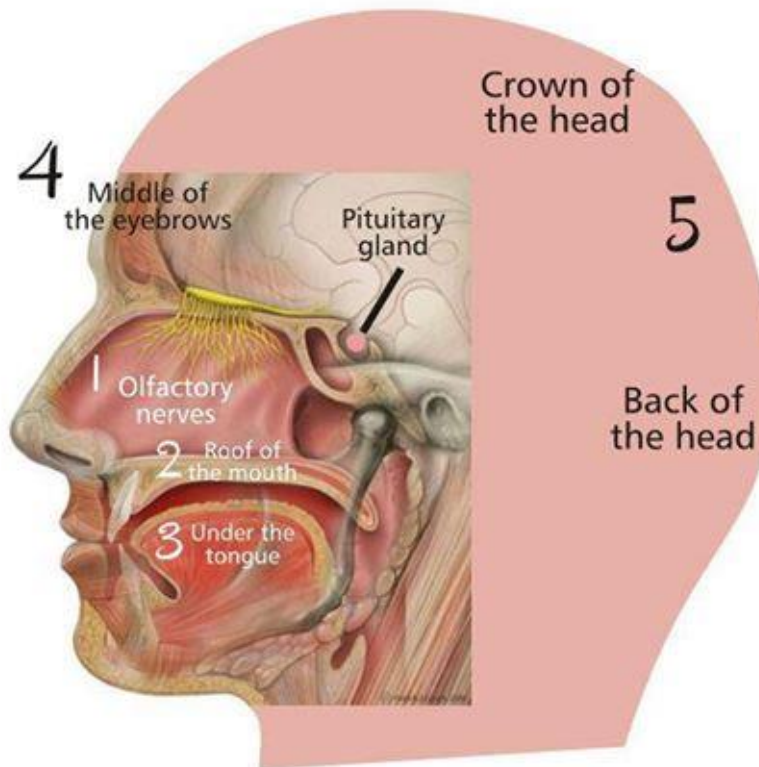

Clearing the Temple

Cleansing the Temple

Cleansing the Temple

Cleansing the Temple

Cleansing the Temple

The Pituitary Gland & Essential Oils

The pituitary is often called the master gland and controls most of our hormone functions such as our temperature, thyroid function, growth, urine production, testosterone (men), ovulation & estrogen (women).

How essential oils can reach the pituitary gland

1. Smelling - the molecules from the oils will go directly to the pituitary gland
2. Roof of the mouth - put oil on thumb & press against the roof of the mouth will be absorbed into the blood
3. Under the tongue - the oil will be absorbed into the blood
4. Middle of the eyebrows - the oil will raise the frequency of the pituitary
4. Crown & back of head - the oil will raise the frequency of the pituitary