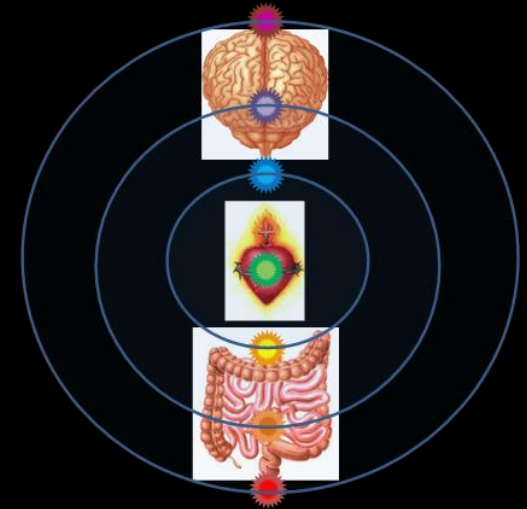

GALLBLADDER 1

11pm to 1am

GALLBLADDER 1

11pm to 1am

LIVER 14

1am – 3am

GOVERNING 19, 20, 21 & 22

CONCEPTUAL 16, 17, 18 & 19

Aligning Chakras

Alignment

Cho-1 Ku-2 Rei-3

Physical
INCREASE
ENERGY

Alignment

Menorah

7 Seals in Revelations

7 Chakras

The menorah (Hebrew: **מְנוֹרָה**) is described in the Bible as the seven-branched candelabrum made of gold and used in the portable sanctuary set up by Moses in the wilderness and later in the Temple in Jerusalem.

The lamp stand in today's synagogues, called the ner tamid (lit. the continual light, usually translated as the eternal flame), symbolizes the menorah. The menorah is always lit using the center candle, which would be the heart chakra.