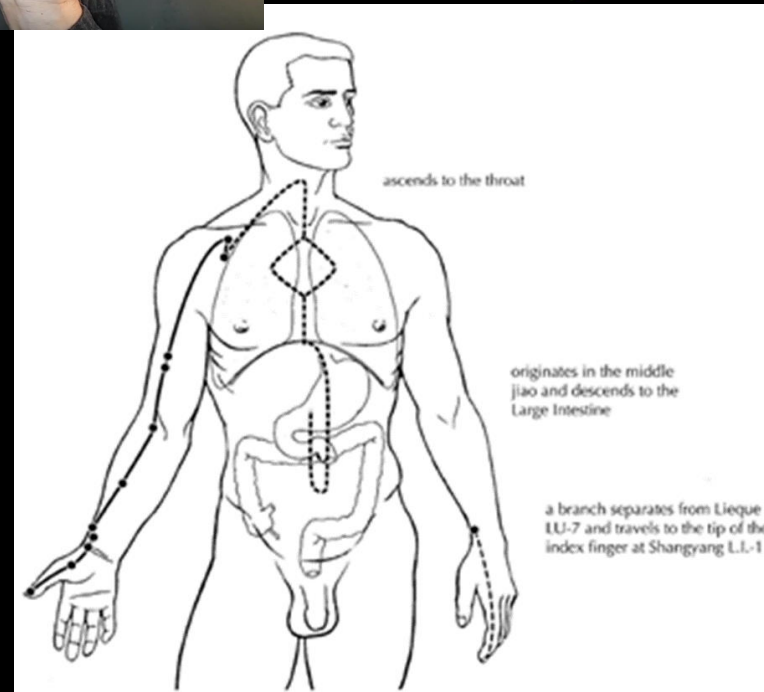

Anahata Chakra Mudra

Thumbs to heart = creates a Figure 8 / Infinity