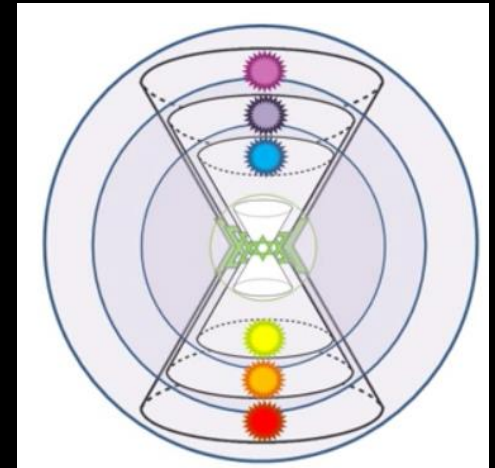

ACTIONS

Heart Center

Platonic Solid for Air.

Air the element associated with the Heart Chakra.

The octahedron is the Heart of the Star of David aka Mer Ka Ba.

Anahata Chakra Mudra

Unstruck

The Indestructible (untouched, pure) Nature of Mind (consciousness) in the Heart!