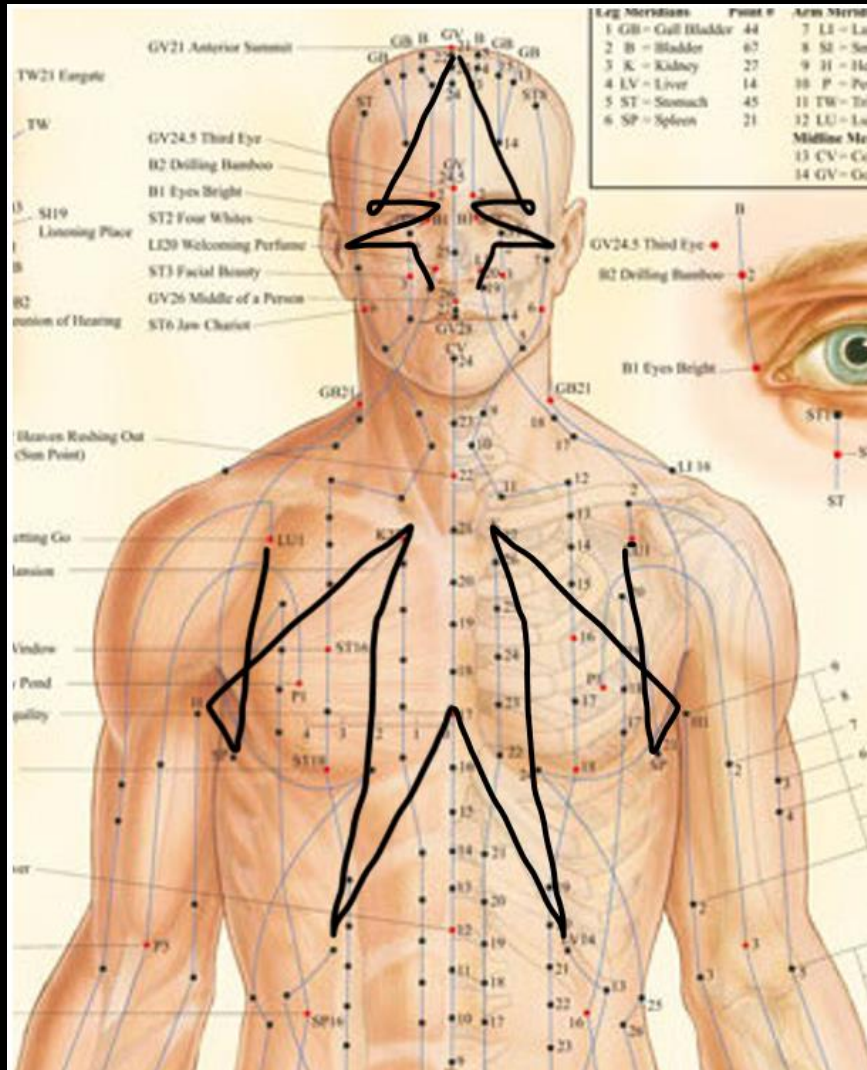

Phoenix-Dragon Rising Tapping