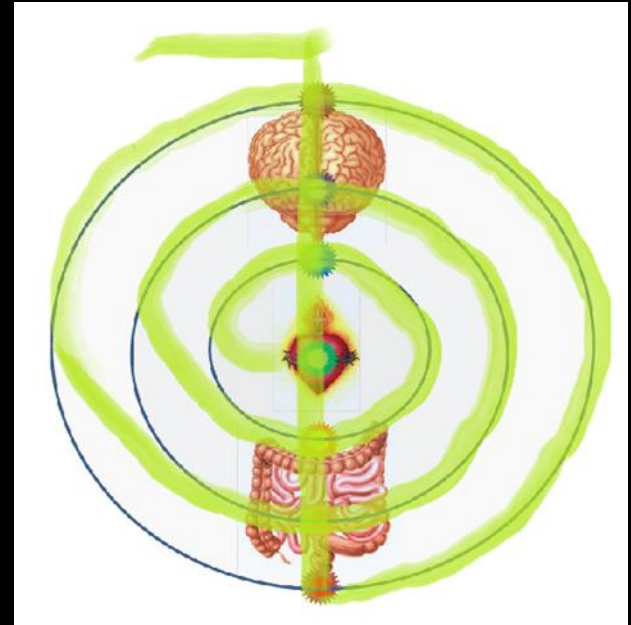

Alignment

The Reiki Symbol Cho Ku Rei fits perfectly over the menorah. Coincidence? I thinkith not!

Balancing the Chakras = Kundalini Rising