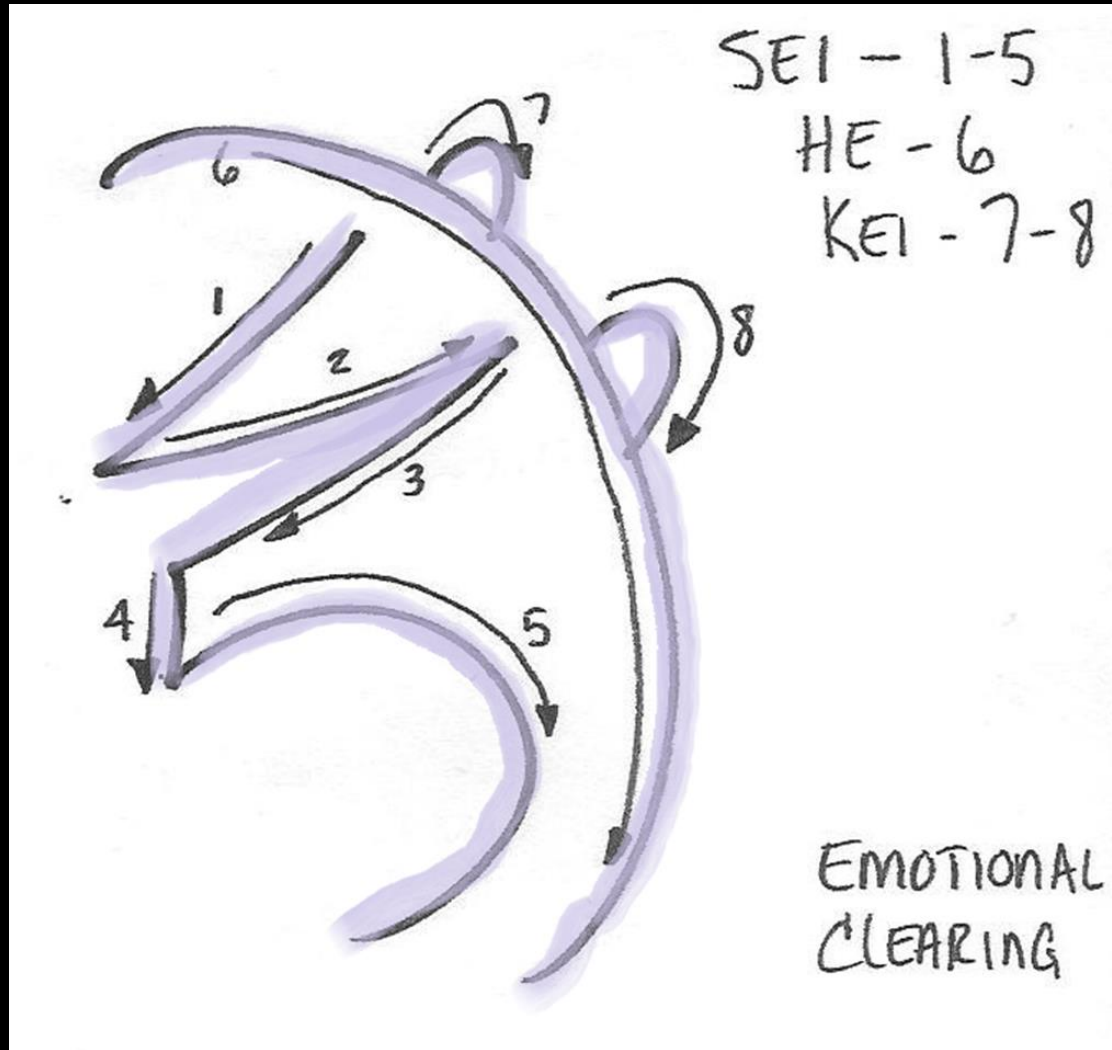

Clearing the Temple

Cleansing the Temple

Cleansing the Temple

Cleansing the Temple

Cleansing the Temple

The Pituitary Gland & Essential Oils

The pituitary is often called the master gland and controls most of our hormone functions such as our temperature, thyroid function, growth, urine production, testosterone (men), ovulation & estrogen (women).

How essential oils can reach the pituitary gland

1. Smelling - the molecules from the oils will go directly to the pituitary gland
2. Roof of the mouth - put oil on thumb & press against the roof of the mouth will be absorbed into the blood
3. Under the tongue - the oil will be absorbed into the blood
4. Middle of the eyebrows - the oil will raise the frequency of the pituitary
4. Crown & back of head - the oil will raise the frequency of the pituitary