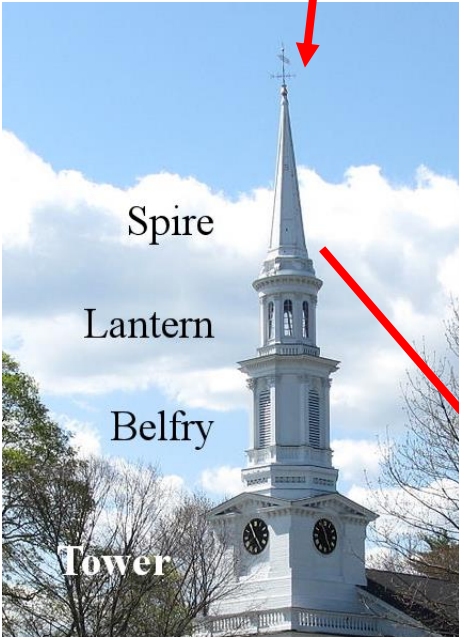

The Unicorn has been used as a symbol for Christ since medieval times. The Hunt of the *Unicorn* or the *Unicorn Tapestries* tell the story of His birth to his death.

PIN/Needle
that pierces
pure consciousness

LIGHT

SOUND

PINecone

PINeal

Who's got control of your Spiritual Consciousness?

Vatican Gardens or the Pinecone Court

Inside Skull

Skull