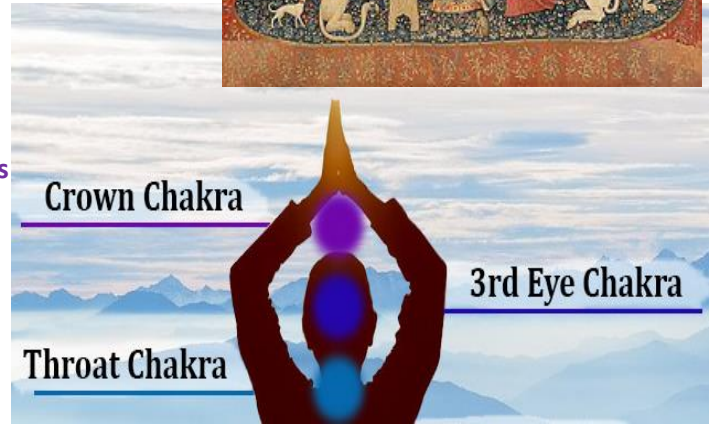

The Unicorn has been used as a symbol for Christ since medieval times. The Hunt of the *Unicorn* or the *Unicorn Tapestries* tell the story of His birth to his death.

PIN/Needle
that pierces
pure consciousness

LIGHT

SOUND

PINecone

PINeal

Who's got control of your Spiritual Consciousness?

Vatican Gardens or the Pinecone Court

Inside Skull

Skull