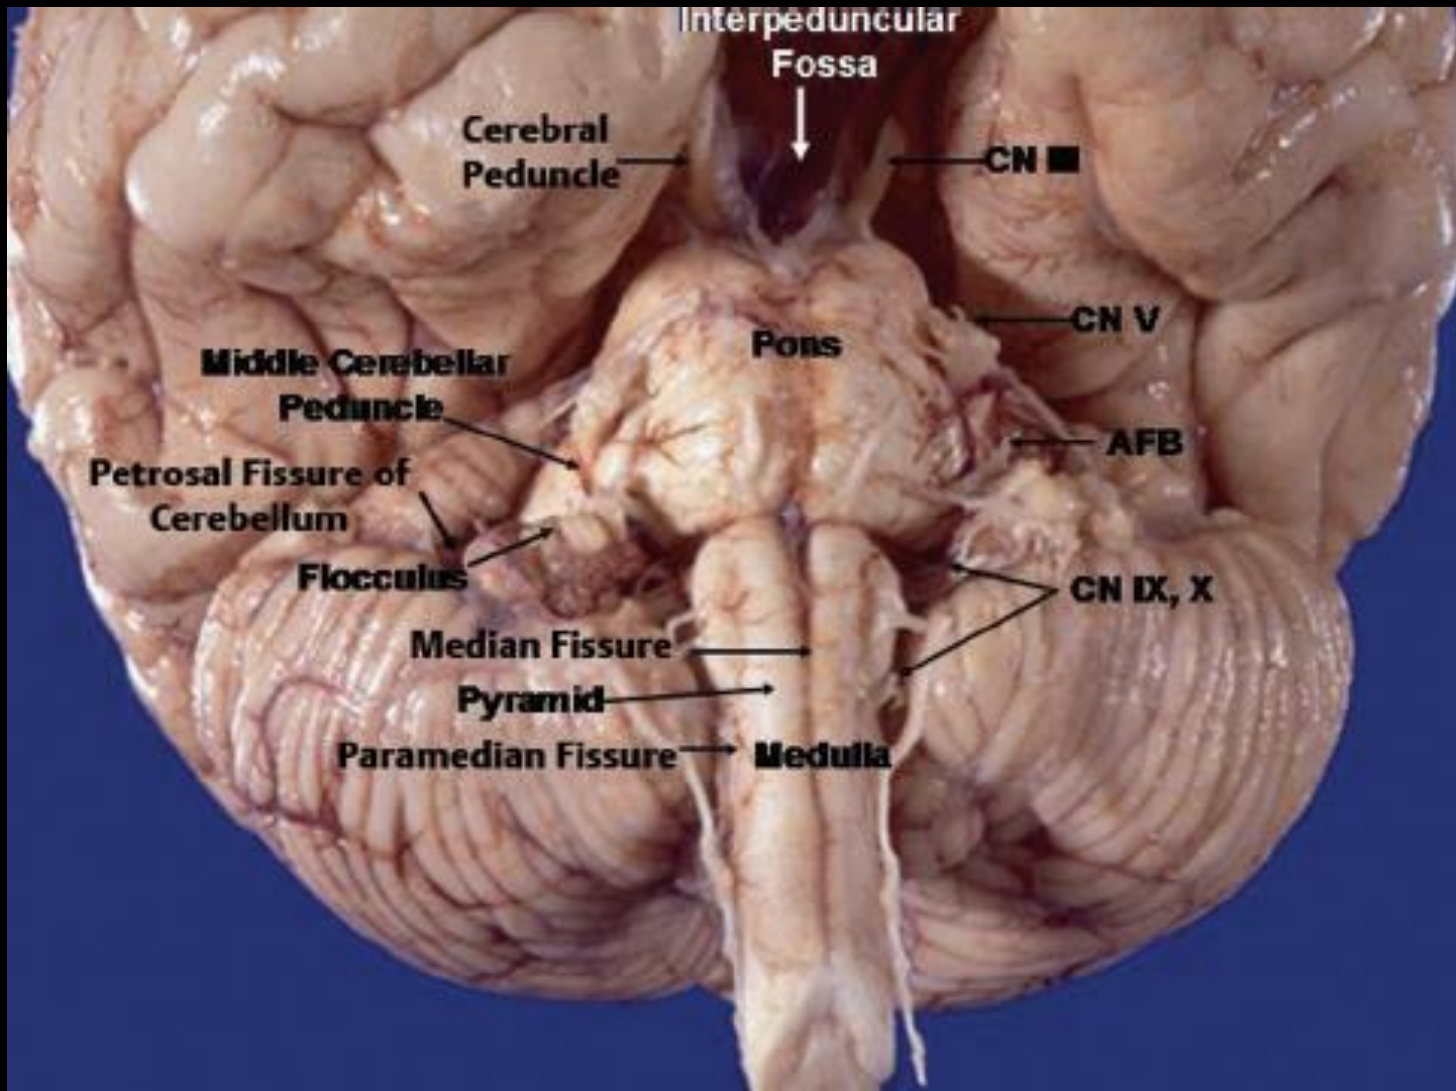

Divine Source-Code Signals

The Word Made Flesh

www.DivineSourceCode.com

Temple and the Ark

Ten Commandments

Sacred Beetle

Right Thalamus

Left Thalamus

Hypothalamus

Wings Atop the Medical Staff

King and Queen's Chamber

Eye of Horus

Sei He Ki

Devil and His Triton

Lord Ganesh – Remover of Obstacles

7 Archangels

Holy Grail

Torah

Sacred Geometry – Mer Ka Ba

Devil - Serpent

Adam & Eve

isRAelites

Section Two

Awareness of Source-Code