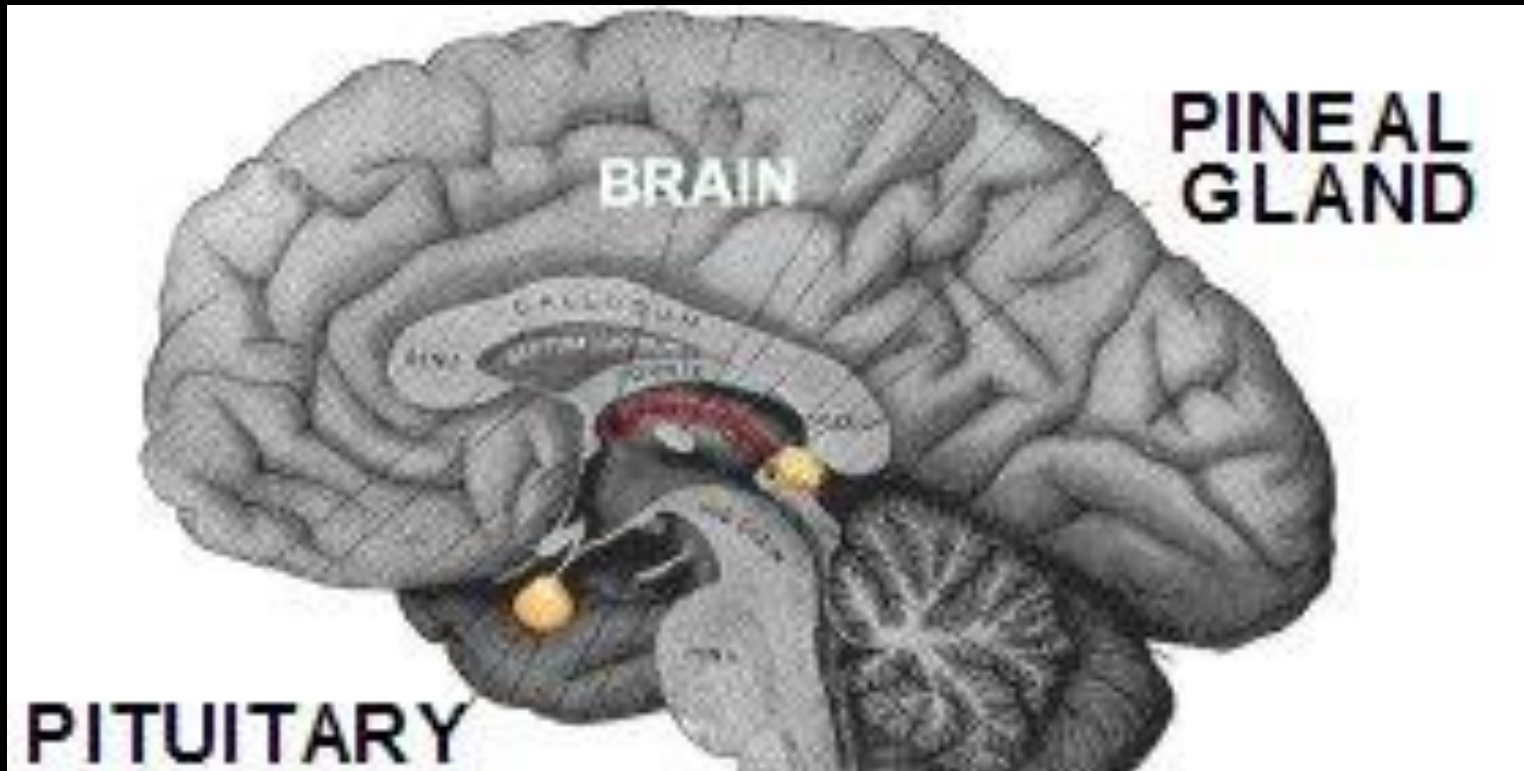

Divine Source-Code Signals

The Word Made Flesh

www.DivineSourceCode.com

Temple and the Ark

Ten Commandments

Sacred Beetle

Right Thalamus

Left Thalamus

Hypothalamus

Wings Atop the Medical Staff

King and Queen's Chamber

Eye of Horus

Sei He Ki

Devil and His Triton

Lord Ganesh – Remover of Obstacles

7 Archangels