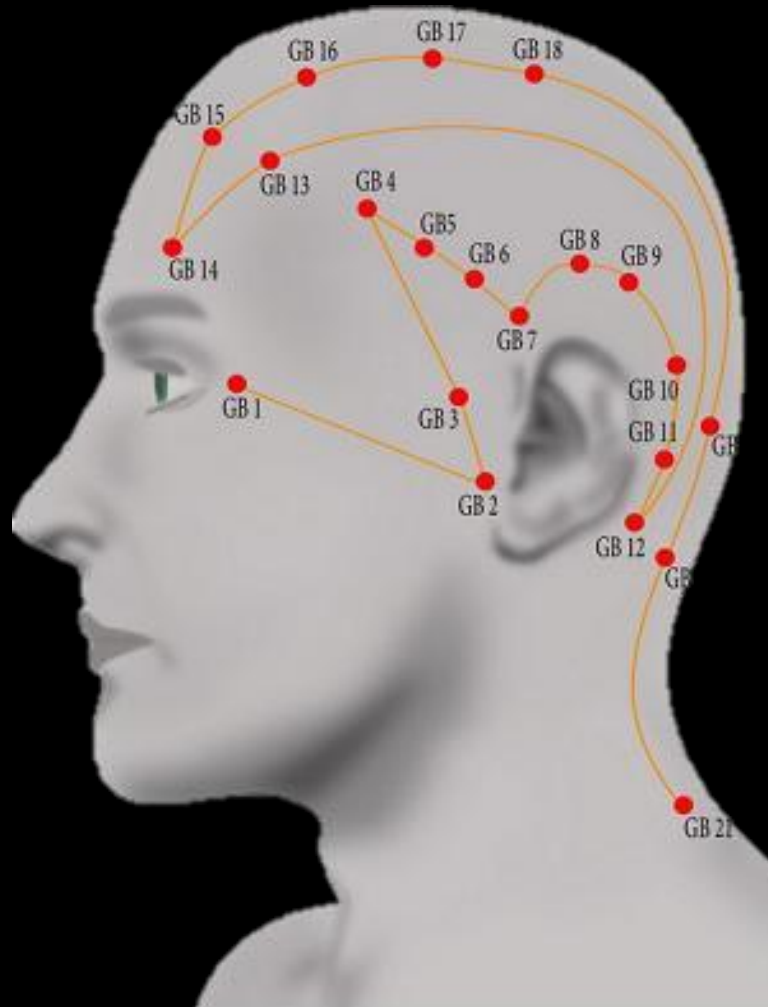

Divine Source-Code Signals

The Word Made Flesh

www.DivineSourceCode.com

Temple and the Ark

Ten Commandments

Sacred Beetle

Right Thalamus

Left Thalamus

Hypothalamus

Wings Atop the Medical Staff

King and Queen's Chamber

Eye of Horus

Sei He Ki

Devil and His Triton

Lord Ganesh – Remover of Obstacles

7 Archangels

Holy Grail

Torah

Sacred Geometry – Mer Ka Ba

Devil - Serpent

Adam & Eve

isRAelites

Section Two

Awareness of Source-Code