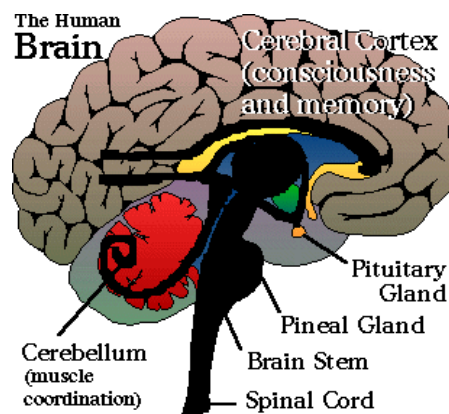

That pitchfork is interesting too...right?

Pitchfork = Trigeminal Nerve (tusk of Ganesha). The tie into the face. What we see, hear, taste and smell. Notice how the Peripheral Branches go up in from of the 3<sup>rd</sup> eye. No doubt blocking or closing it off when in a devilish state of mind. Posiedon, Shiva and Neptune had tridons. They all had access to the deep subconscious. Submarine = UNDER water

Basically, it's the source of our desires and how we satisfy them! When the reptilian brain is in charge the devil is in charge. Instinct/Animal/Beast over higher functions of one's being.

# Eye of Horus

The Eye of Horus repeats a couple of times in the head.

**Ventricles.** The ventricles are four connected cavities within the brain that are filled with cerebrospinal fluid.

It also ties the Reptilian, Limbic and Mammalian Brains together.

The Eye of Horus is code for the Thalamus in the brain and some of its connections.

- The Thalamus: Pupil of Eye
- Corpus Callosum: Eyebrow
- Brain Stem (Medulla Oblongata, Pons, Spinal Cord/music): The straight line going down.
- Cerebellum: Spiral
- Pituitary: Tear duct
- Pineal: Back of eye