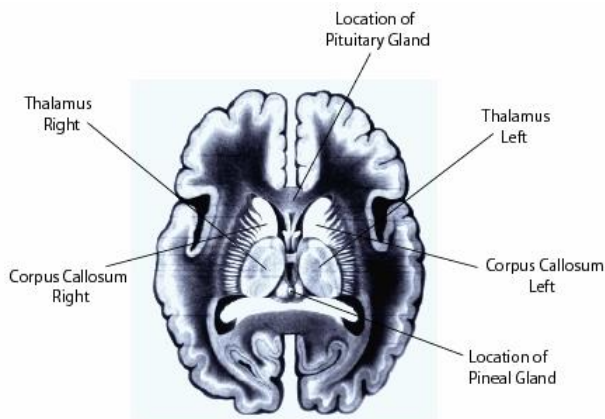

The caduceus staff is carried by Hermes in Greek mythology, and carried in Mercury's (the messenger of the gods aka hormones from the pineal and pituitary). guide of the dead and protector of merchants, shepherds (Jesus), gamblers, liars and thieves.

Exodus 7:10 So Moses and Aaron came to Pharaoh, and thus they did just as the LORD had commanded; and Aaron threw his staff down before Pharaoh and his servants, and it became a serpent.