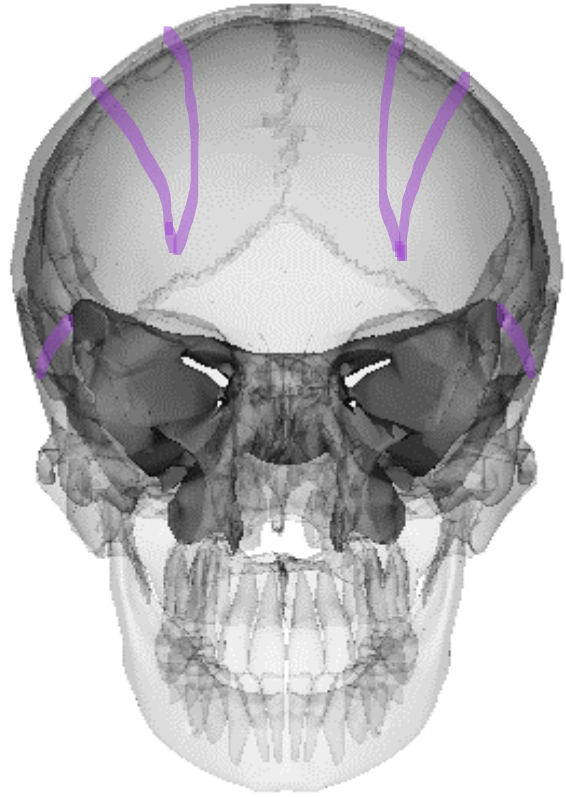

# Sei He Ki

Cleaning the Temple and accessing the Arc of the COVENANT

Sei = Life, Birth, Voice, Justice, Focus, Clear

He = Me, Bow, The

Ki = Tree, Life, Spirit

Sei-Hei-Ki

Sphenoid Bone = Arc of Covenant

# Sphenoid Bone

The Sphenoid Bone is the Key Stone of the skull. All the major bones of the skull articulate with the Sphenoid. Its shape resembles a bat, owl and butterfly.

Let's explore this mysterious bone and maybe glimpse the root of the Butterfly Effect.

**ANTERIOR VIEW**

**GREATER  
WINGS**

**LESSER WINGS**

**SELLA TURCIA**

**POSTERIOR VIEW**

And he placed the cherubim inside the innermost room of the temple. Since their wings were spread out, the wing of the first cherub touched one wall, while the wing of the second cherub touched the other wall, and in the middle of the room their wingtips touched.