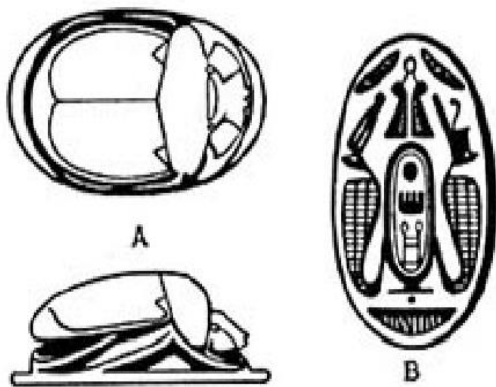

**NO PRINT**

# BEETLEJUICE...Beetlejuice!!!

The Thalamus at the center of the brain.

Notice the line segments of the beetle? They are identical to the thalamus. Also notice the orb above the beetle's head with two snakes coming out of the side. This is the view looking down the caduceus (medical staff).

The ray-like antenna on the beetle's head and its practice of dung-rolling caused the beetle to also carry solar symbolism. The scarab-beetle god Khepera was believed to push the setting sun along the sky in the same manner as the beetle with his ball of dung. In many artifacts, the scarab is depicted pushing the sun along its course in the sky.