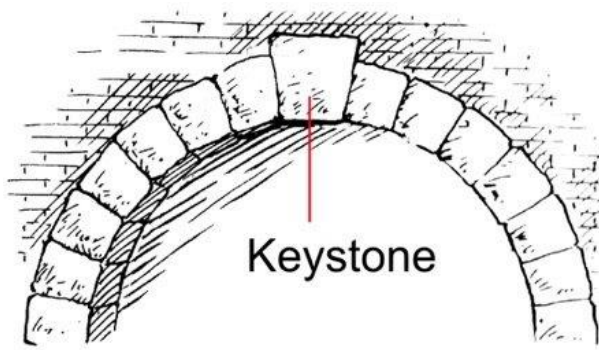

# Sei He Ki

Cleaning the Temple and accessing the Arc of the COVENANT

Sei = Life, Birth, Voice, Justice, Focus, Clear

He = Me, Bow, The

Ki = Tree, Life, Spirit

Sei-Hei-Ki

Sphenoid Bone = Arc of Covenant

# Sphenoid Bone

The Sphenoid Bone is the Key Stone of the skull. All the major bones of the skull articulate with the Sphenoid. Its shape resembles a bat, owl and butterfly.

Let's explore this mysterious bone and maybe glimpse the root of the Butterfly Effect.