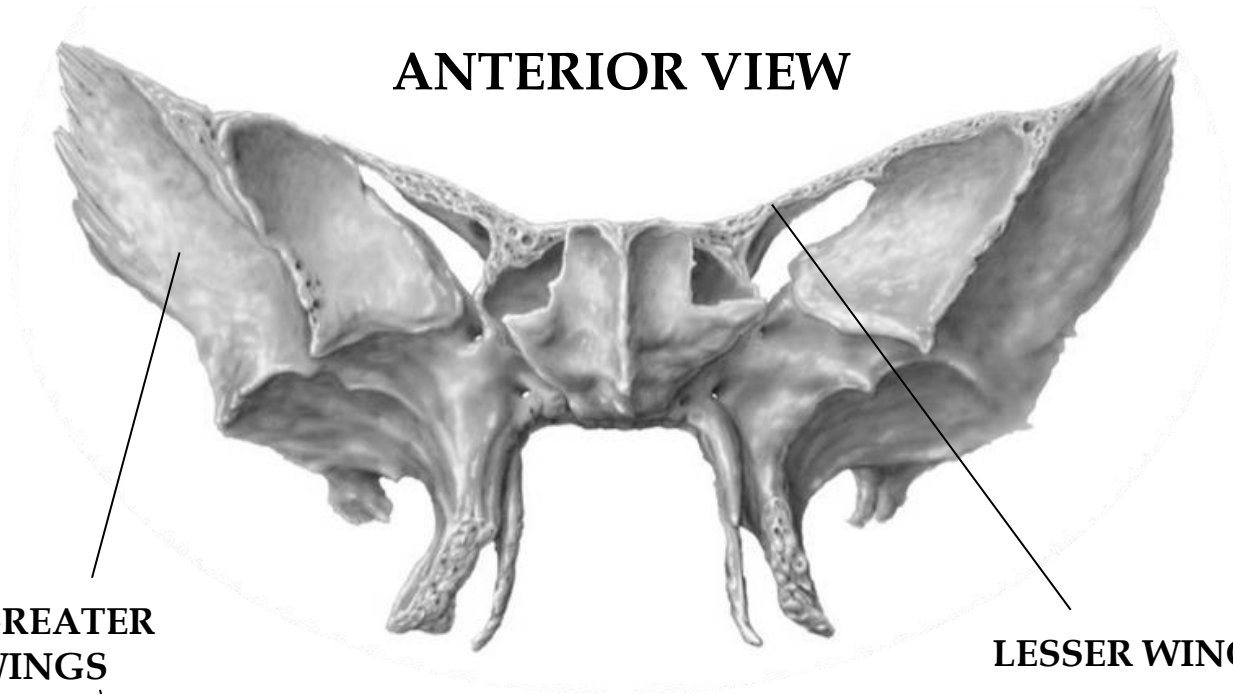

# Sei He Ki

Cleaning the Temple and accessing the Arc of the COVENANT

Sei = Life, Birth, Voice, Justice, Focus, Clear

He = Me, Bow, The

Ki = Tree, Life, Spirit

Sei-Hei-Ki

Sphenoid Bone = Arc of Covenant

# Sphenoid Bone

The Sphenoid Bone is the Key Stone of the skull. All the major bones of the skull articulate with the Sphenoid. Its shape resembles a bat, owl and butterfly.

Let's explore this mysterious bone and maybe glimpse the root of the Butterfly Effect.

**ANTERIOR VIEW**

**GREATER  
WINGS**

**LESSER WINGS**

**SELLA TURCIA**

**POSTERIOR VIEW**

And he placed the cherubim inside the innermost room of the temple. Since their wings were spread out, the wing of the first cherub touched one wall, while the wing of the second cherub touched the other wall, and in the middle of the room their wingtips touched.