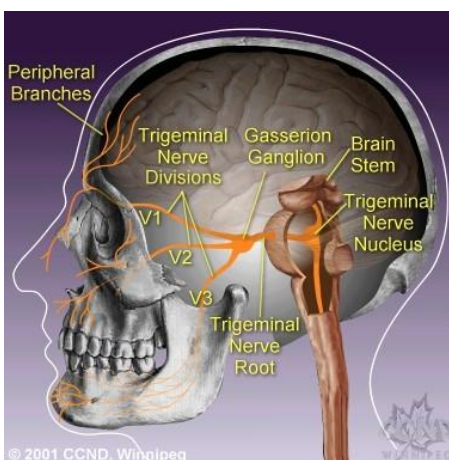

Pitchfork = Trigeminal Nerve (tusk of Ganesha). The tie into the face. What we see, hear, taste and smell. Notice how the Peripheral Branches go up in from of the 3rd eye. No doubt blocking or closing it off when in a devilish state of mind. Posiedon, Shiva and Neptune had tridons. They all had access to the deep subconscious. Submarine = UNDER water

Basically, it's the source of our desires and how we satisfy them! When the reptilian brain is in charge the devil is in charge. Instinct/Animal/Beast over higher functions of one's being.