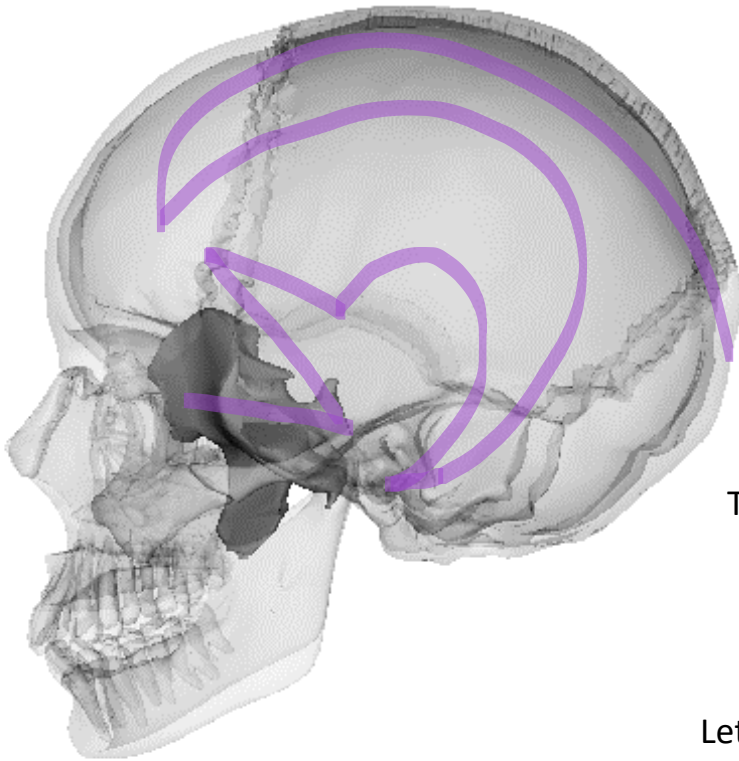

# Sei He Ki

Cleaning the Temple and accessing the Arc of the COVENANT

Sei = Life, Birth, Voice, Justice, Focus, Clear

He = Me, Bow, The

Ki = Tree, Life, Spirit

Sei-Hei-Ki

Sphenoid Bone = Arc of Covenant

# Sphenoid Bone

The Sphenoid Bone is the Key Stone of the skull. All the major bones of the skull articulate with the Sphenoid. Its shape resembles a bat, owl and butterfly.

Let's explore this mysterious bone and maybe glimpse the root of the Butterfly Effect.

**ANTERIOR VIEW**

**GREATER  
WINGS**

**LESSER WINGS**

**SELLA TURCIA**

**POSTERIOR VIEW**

And he placed the cherubim inside the innermost room of the temple. Since their wings were spread out, the wing of the first cherub touched one wall, while the wing of the second cherub touched the other wall, and in the middle of the room their wingtips touched.