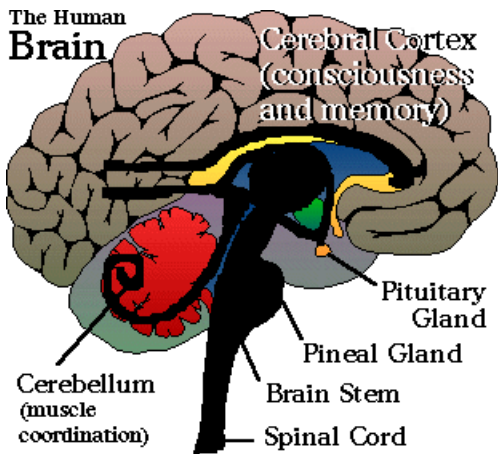

Basically, it's the source of our desires and how we satisfy them! When the reptilian brain is in charge the devil is in charge. Instinct/Animal/Beast over higher functions of one's being.

# Eye of Horus

The Eye of Horus repeats a couple of times in the head.

**Ventricles.** The ventricles are four connected cavities within the brain that are filled with cerebrospinal fluid.

It also ties the Reptilian, Limbic and Mammalian Brains together.

The Eye of Horus is code for the Thalamus in the brain and some of its connections.

- The Thalamus: Pupil of Eye
- Corpus Callosum: Eyebrow
- Brain Stem (Medulla Oblongata, Pons, Spinal Cord/music): The straight line going down.
- Cerebellum: Spiral
- Pituitary: Tear duct
- Pineal: Back of eye

**NO PRINT**

Limbic Brain (midbrain) = Bird bRAain, Horus

I realized that the Reiki symbol Sei-Hei-Ki, which is used for emotional clearing, is mapped out over the limbic (emotional) brain via the Gall Bladder meridian. The GB meridian time is 11pm to 1am and is when it processes the day's events. It is important to be in bed by 11pm.