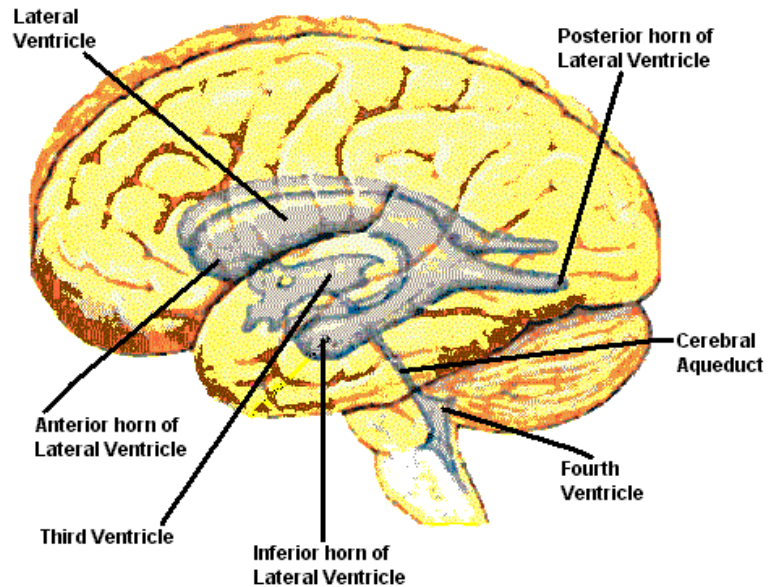

# Reptilian Brain (lower brain) = Devil, Draconians

It is interesting to me that the devil (**L.I.V.E.D. spelled backwards by the way**) has a tail like most reptiles and it has an arrow on the end. Hmmmm maybe like the sacrum at the end of the spine.

That pitchfork is interesting too...right?

Pitchfork = Trigeminal Nerve (tusk of Ganesha). The tie into the face. What we see, hear, taste and smell. Notice how the Peripheral Branches go up in from of the 3<sup>rd</sup> eye. No doubt blocking or closing it off when in a devilish state of mind. Posiedon, Shiva and Neptune had tridons. They all had access to the deep subconscious. Submarine = UNDER water

Basically, it's the source of our desires and how we satisfy them! When the reptilian brain is in charge the devil is in charge. Instinct/Animal/Beast over higher functions of one's being.

# Eye of Horus

The Eye of Horus repeats a couple of times in the head.

**Ventricles.** The ventricles are four connected cavities within the brain that are filled with cerebrospinal fluid.

It also ties the Reptilian, Limbic and Mammalian Brains together.