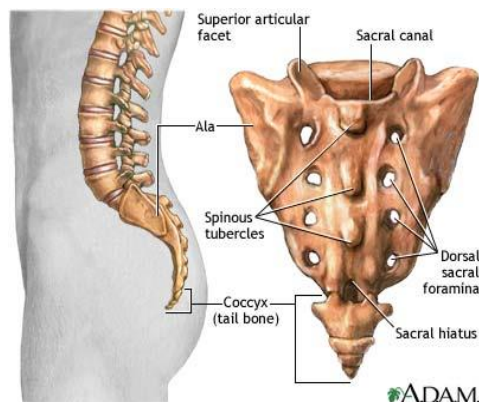

Reptilian Brain (lower brain) = Devil, Draconians

It is interesting to me that the devil (**L.I.V.E.D. spelled backwards by the way**) has a tail like most reptiles and it has an arrow on the end. Hmmmm maybe like the sacrum at the end of the spine.