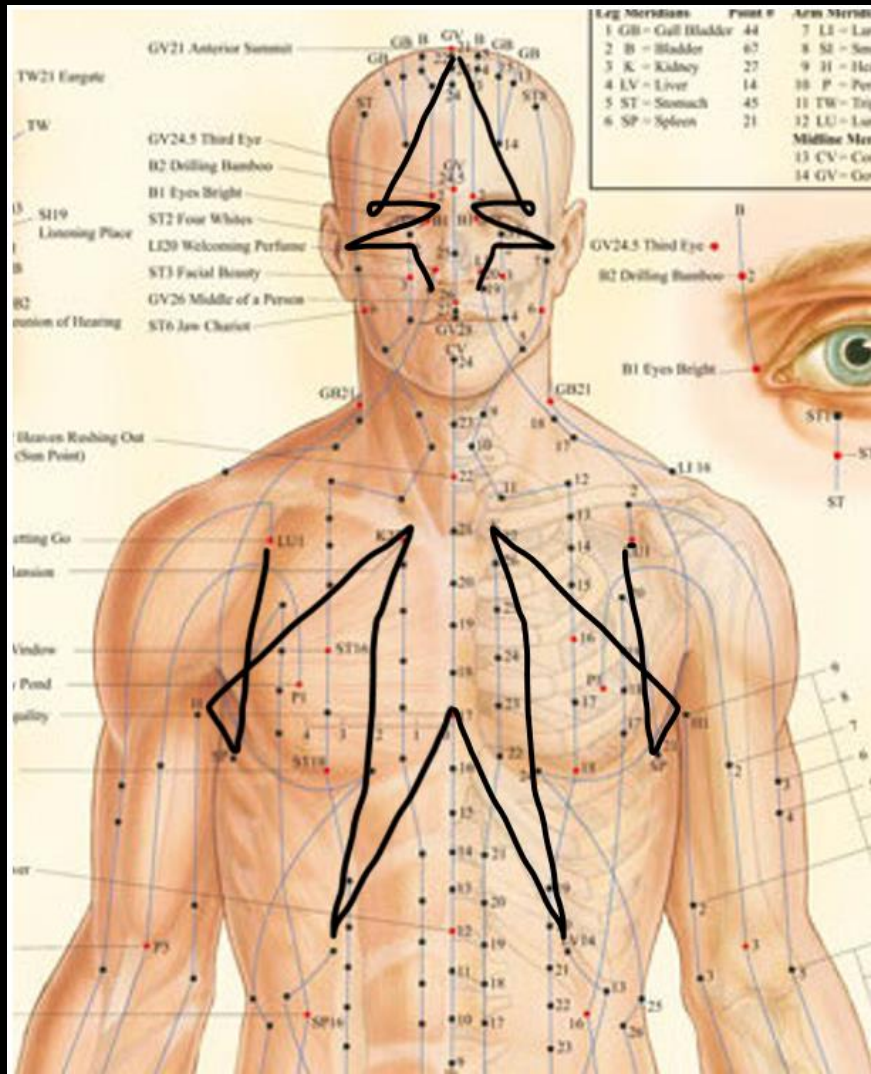

DIVINE sOURce-CODE

HEALING heARTS CommUNITY Center

Phoenix-Dragon Rising Tapping

Phoenix-Dragon Rising Tapping

Phoenix-Dragon Rising Tapping

Phoenix-Dragon Tapping

Dragon = North

Phoenix = South

3am – 5am

LUNG 1

5am – 7am

COLON 20

STOMACH 1

7am – 9am

SPLEEN 21

9am – 11am

11am - 1pm

HEART 1

SMALL INTESTINE 19

1pm - 3pm

BLADDER 1

3pm - 5pm

5pm – 7pm

KIDNEY 27

PERICARDIUM 1

7pm – 9pm

9pm - 11pm

TRIPLE WARMER 23

GALLBLADDER 1

11pm to 1am

LIVER 14

1am – 3am