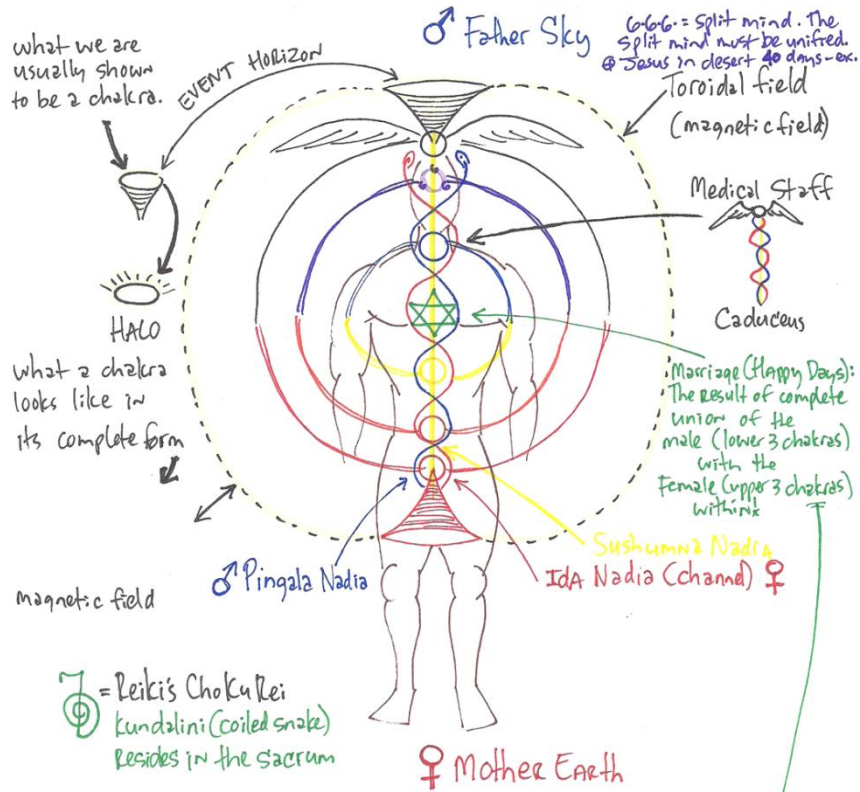

Hologram = Messages reflected in empty space.
 God is calling out to you asking you to **Holla Back**
aka wakeup to your true-self!!

Page 418

=

FREEDOM 

The Dream

Awakening

Quantum Hologram

The Event Horizon = Events on Your Horizon (what is coming your way)

- IDA = EVE
- Pingala = Adam
- Kundalini = Serpent
- Nadis = Tree
- Chakras = fruits
- Apple = Root chakra

#5 Alive

5 5 5

Yin universe (one song)

Yang light emitting time

Yin black hole

God's Goddess are Everywhere!

particle yin Goddess

wave yang GOD

Quantum Hologram

Purpose of: To find, AWAKEN AND REALISE (real I see) Self!

"... in the image (mirror) of God he created Him; male (yang) and female (yin) he created them..." -genesis 1:27

The TAO is embedded in everything. I'm

☆ It's All About relationship. The relationship between the eternal & internal Father & Mother

☆ The Journey to the center of Both... The heart where the fully AWAKENED BEING(S) reside!!!