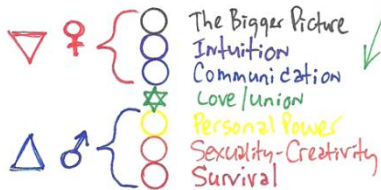

Hologram = Messages reflected in empty space.
 God is calling out to you asking you to **Holla Back**
aka wakeup to your true-self!!

Page 418

=

FREEDOM 

The Dream

Awakening

Quantum Hologram

The Event Horizon = Events on Your Horizon (what is coming your way)

- IDA = EVE
- Pingala = Adam
- Kundalini = Serpent
- Nadis = Tree
- Chakras = fruits
- Apple = Root chakra

#5 Alive

5 5 5

Yin universe (one song)

Yang light emitting time

Yin black hole

God's Goddess are Everywhere!