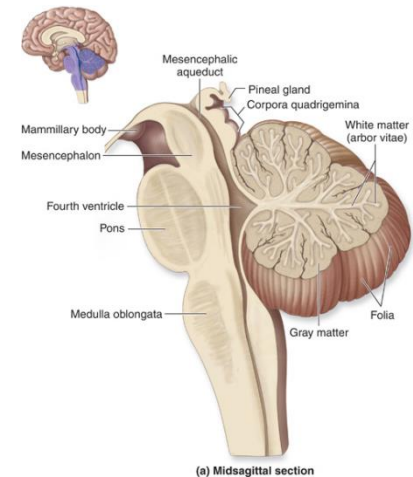

It is ALL in Your HEAD

Who is this?

Better question, what does Ganesh represent?

Ganesh represents the reptilian brain:

Pons = Face

Cerebellum = Ears

Brain Stem = Trunk

Trigeminal Nerves = Tusk

Arch of the Covenant

LOGOS

The Vessel that Carries God's Essence

In "The Matrix" Neo (Christ) takes the vessel called "Logos" to meet the Source. -Collective Reflective

Sangreal = Holy Grail (vessel) = The Real Song of the Uni-verse (one song).