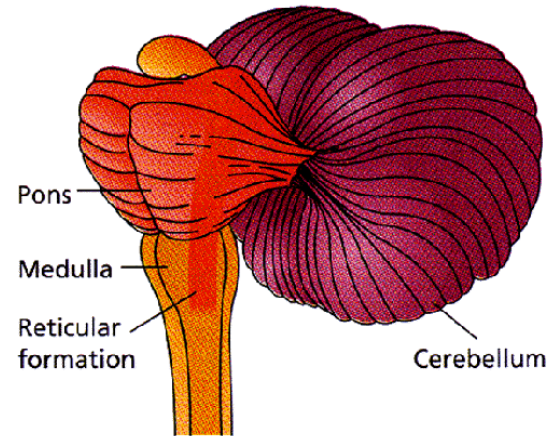

It is ALL in Your HEAD

Who is this?

Better question, what does Ganesh represent?

Ganesh represents the reptilian brain:

Pons = Face

Cerebellum = Ears

Brain Stem = Trunk

Trigeminal Nerves = Tusk

Arch of the Covenant

LOGOS

The Vessel that Carries God's Essence

In "The Matrix" Neo (Christ) takes the vessel called "Logos" to meet the Source. -Collective Reflective

Sangreal = Holy Grail (vessel) = The Real Song of the Uni-verse (one song).