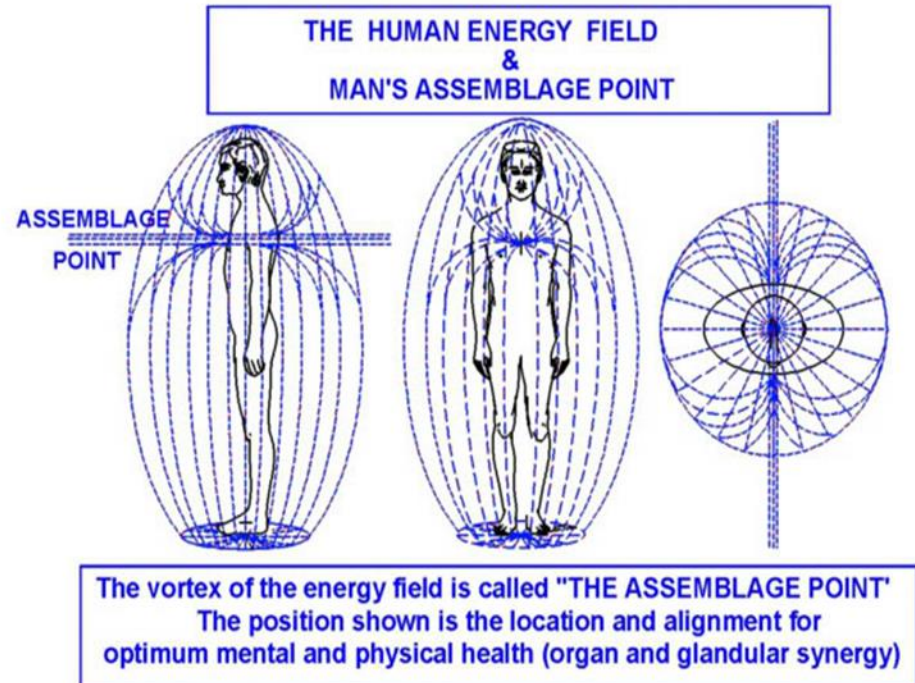

The TAO is embedded in everything. I'm

☆ It's All About relationship. The relationship between the eternal & internal Father & Mother

☆ The Journey to the center of Both... The heart where the fully AWAKENED BEING(S) reside!!!

Heart = Assemblage Point

What direct us to align certain patterns of energy is Intent, which is the force that the Infinite uses to create and manifest everything in the universe. Every being in the universe aligns these patterns of light as directed by the Infinite. **The assemblage point is that area on the luminous egg where the energetic patterns of light that our body is made of intersect with the energetic patterns of light of the greater universe.** As a result of this alignment, perception occurs.