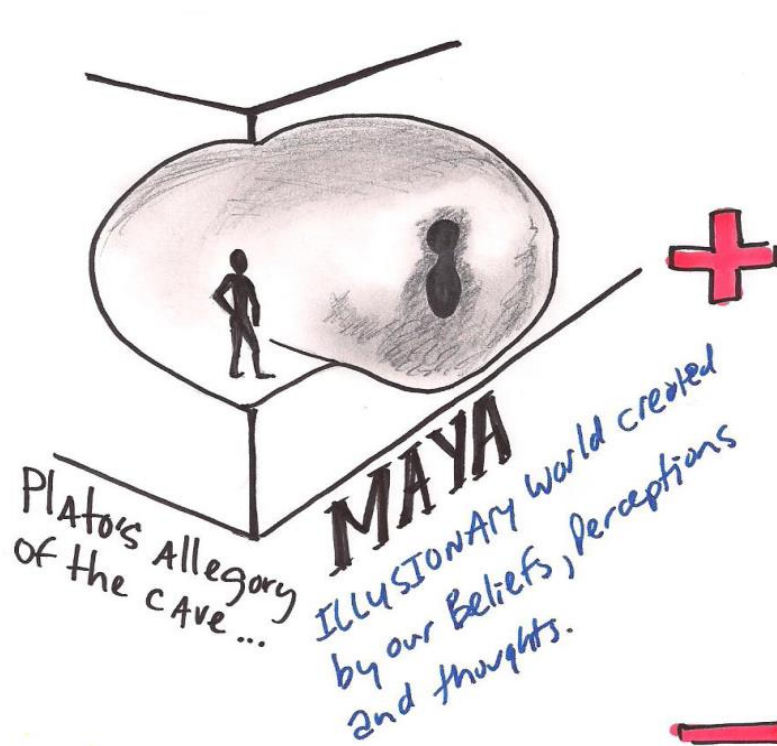

- Seeing the Problem:

Imagine your problem as Medusa. The world reflects your problems to you through the Multi-Layered [Quantum Hologram](#). In seeing the reflection you can begin to move away from the pattern, but if you choose to continually look at your problems you will become as stone!!!

- Making a Change:

This makes me think of the story of Sodom and Gomorra. When you start to walk away from what you do not want...DON'T TURN BACK!!...or you will become frozen...stuck.

It's ALL a Hologram

Hologram = Messages reflected in empty space.
 God is calling out to you asking you to **Holla Back**
aka wakeup to your true-self!!

Page 418

=

FREEDOM 

The Dream

Awakening

Quantum Hologram

The Event Horizon = Events on Your Horizon (what is coming your way)

- IDA = EVE
- Pingala = Adam
- Kundalini = Serpent
- Nadis = Tree
- Chakras = fruits
- Apple = Root chakra

#5 Alive

5 5 5

Yin universe (one song)

Yang light emitting time

Yin black hole

God's Goddess are Everywhere!