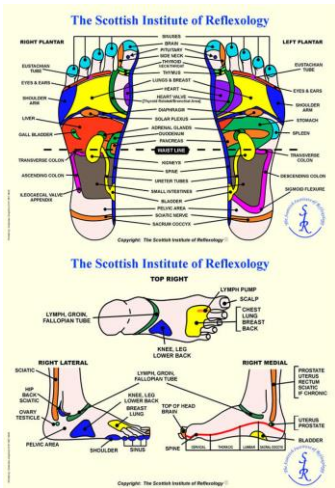

- Seeing the Problem:

Imagine your problem as Medusa. The world reflects your problems to you through the Multi-Layered [Quantum Hologram](#). In seeing the reflection you can begin to move away from the pattern, but if you choose to continually look at your problems you will become as stone!!!

- Making a Change:

This makes me think of the story of Sodom and Gomorra. When you start to walk away from what you do not want...DON'T TURN BACK!!...or you will become frozen...stuck.

It's ALL a Hologram

Hologram = Messages reflected in empty space.
 God is calling out to you asking you to **Holla Back**
aka wakeup to your true-self!!

Page 418

=

FREEDOM 

The Dream

Awakening

Quantum Hologram

The Event Horizon = Events on Your Horizon (what is coming your way)