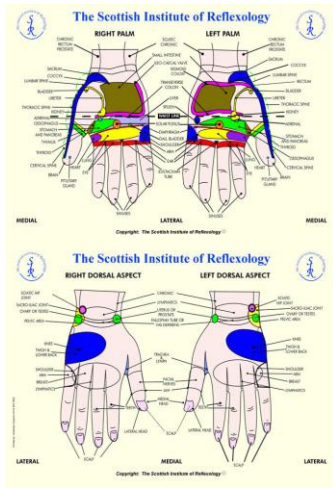

- Seeing the Problem:

Imagine your problem as Medusa. The world reflects your problems to you through the Multi-Layered [Quantum Hologram](#). In seeing the reflection you can begin to move away from the pattern, but if you choose to continually look at your problems you will become as stone!!!

- Making a Change:

This makes me think of the story of Sodom and Gomorra. When you start to walk away from what you do not want...DON'T TURN BACK!!...or you will become frozen...stuck.

It's ALL a Hologram

Hologram = Messages reflected in empty space.
 God is calling out to you asking you to **Holla Back**
aka wakeup to your true-self!!

Page 418

=

FREEDOM 

The Dream

Awakening

Quantum Hologram

The Event Horizon = Events on Your Horizon (what is coming your way)