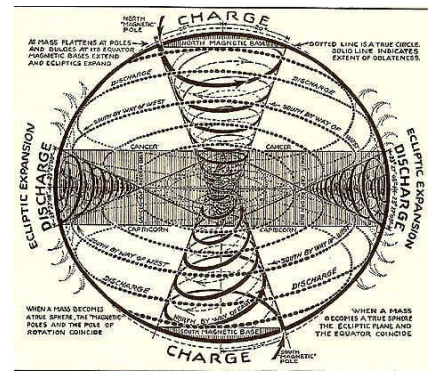

Another movie that is coming out in the next month is "The Green Lantern."

Wikipedia: "Each Green Lantern possesses a [power ring](#) and power lantern that gives the user great control over the physical world as long as the wielder has sufficient willpower, intelligence, imagination and strength to wield it. The ring is one of the most powerful weapons in the universe, and can be very dangerous. While the ring of the [Golden Age](#) Green Lantern (Alan Scott) was magically powered, the rings worn by all subsequent Lanterns were technological creations of the [Guardians of the Universe](#), who granted such rings to worthy candidates."

Isn't that lantern interesting? It is his battery...the source of his power. It looks an awful like a vortex! It is also GREEN; the color associated with the heart chakra!!