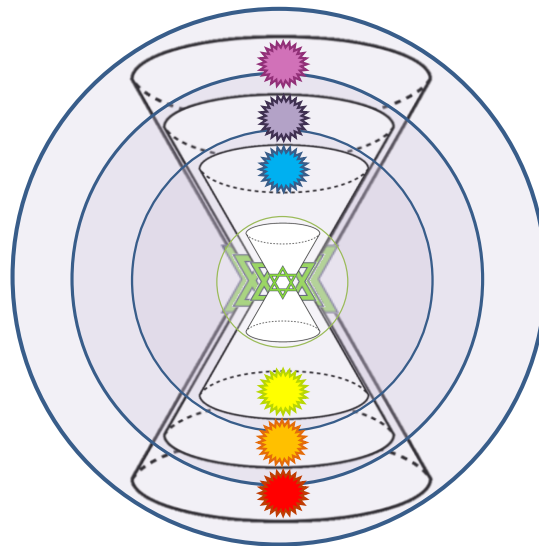

Toroidal (toro dial) = ET phone hOMe!

This is a toroidal field. This shape surrounds everything from atoms to black holes to wormholes. Think of it as a round dial (toro-dial). If you have enough spiritual energy, consciousness and wisdom you can dial into anything. We are already dialing in what we get in our lives, but for the majority this is still an unconscious happening.

What you focus on the majority of the time tunes aka dials you into certain experiences/realities.

Toroidal sounds a lot like Torah! Doesn't it?

Christ was able to open all seven seals, which gave him complete access to Source-Code, and with it great power. The seven seals are the seven chakras. The seven chakras open when they are aligned aka agree on a thing. What keeps most people from creating is that they are not completely aligned when it comes to what they want. Alignment comes easiest when one lives in their heart like Christ did. The Torah-idal Field also creates a grail whose center is located in our hearts.