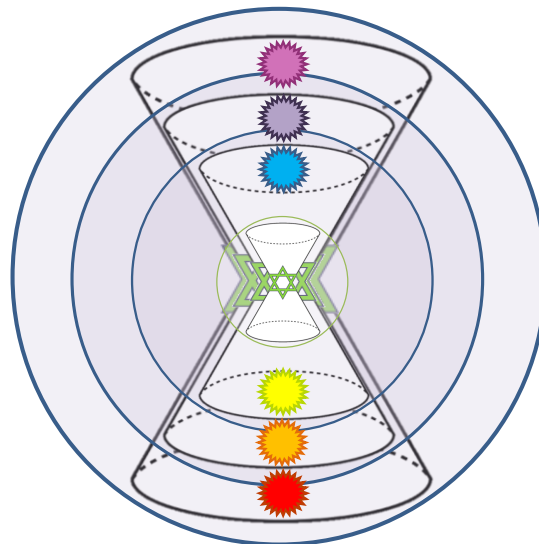

## Toroidal (toro dial) = ET phone hOMe!

This is a toroidal field. This shape surrounds everything from atoms to black holes to wormholes. Think of it as a round dial (toro-dial). If you have enough spiritual energy, consciousness and wisdom you can dial into anything. We are already dialing in what we get in our lives, but for the majority this is still an unconscious happening.

What you focus on the majority of the time tunes aka dials you into certain experiences/realities.

Toroidal sounds a lot like Torah! Doesn't it?

Christ was able to open all seven seals, which gave him complete access to Source-Code, and with-it great power. The seven seals are the seven chakras. The seven chakras open when they are aligned aka agree on a thing. What keeps most people from creating is that they are not completely aligned when it comes to what they want. Alignment comes easiest when one lives in their heart like Christ did. The Torah-idal Field also creates a grail whose center is located in our hearts.