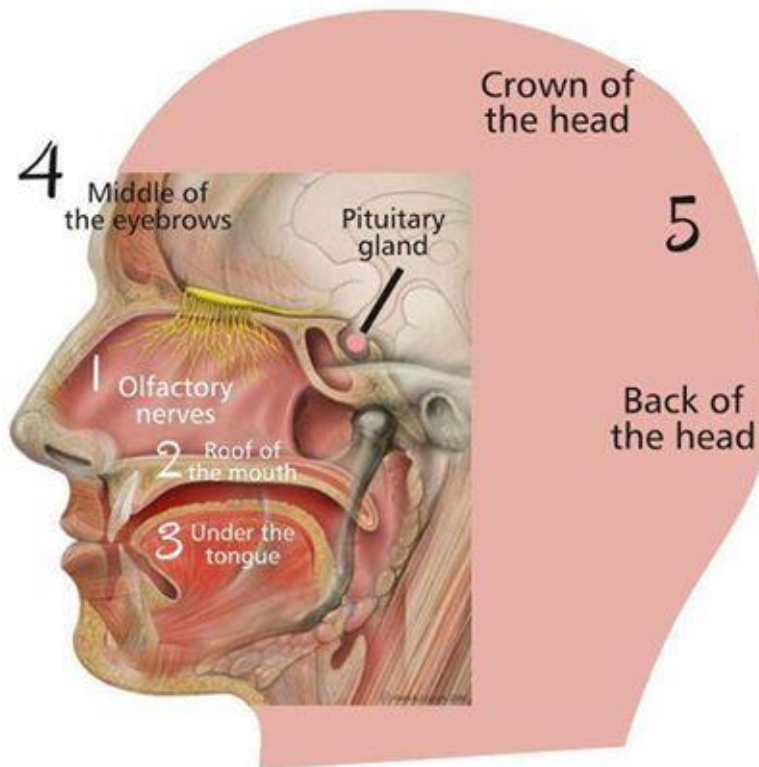

SoulFULL Reiki

3rd Eye Clearing & Opening the Temple

BioTheosis ToRAh Spiritual Science

Clearing the Temple

Cleansing the Temple

Cleansing the Temple

Cleansing the Temple

Cleansing the Temple

The Pituitary Gland & Essential Oils

The pituitary is often called the master gland and controls most of our hormone functions such as our temperature, thyroid function, growth, urine production, testosterone (men), ovulation & estrogen (women).

How essential oils can reach the pituitary gland

1. Smelling - the molecules from the oils will go directly to the pituitary gland
2. Roof of the mouth - put oil on thumb & press against the roof of the mouth will be absorbed into the blood
3. Under the tongue - the oil will be absorbed into the blood
4. Middle of the eyebrows - the oil will raise the frequency of the pituitary
4. Crown & back of head - the oil will raise the frequency of the pituitary