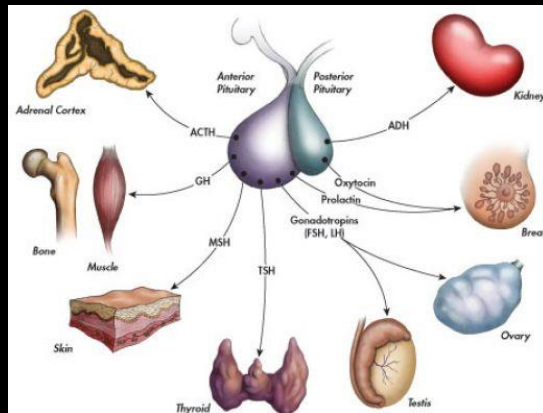

SoulFULL Reiki

3rd Eye Clearing & Opening the Temple

BioTheosis ToRAh Spiritual Science

Clearing the Temple

Cleansing the Temple

Cleansing the Temple

Cleansing the Temple

Cleansing the Temple

The Pituitary Gland & Essential Oils

The pituitary is often called the master gland and controls most of our hormone functions such as our temperature, thyroid function, growth, urine production, testosterone (men), ovulation & estrogen (women).

How essential oils can reach the pituitary gland

1. Smelling - the molecules from the oils will go directly to the pituitary gland
2. Roof of the mouth - put oil on thumb & press against the roof of the mouth will be absorbed into the blood
3. Under the tongue - the oil will be absorbed into the blood
4. Middle of the eyebrows - the oil will raise the frequency of the pituitary
4. Crown & back of head - the oil will raise the frequency of the pituitary