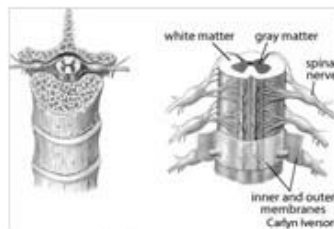

TREE of LIFE

Toro-DIAL field

Fractal in nerve!

STAIRWAY TO HEAVEN

¹¹ When he reached a certain place, he stopped for the night because the sun had set. Taking one of the stones there, he put it under his head and lay down to sleep. ¹² He had a dream in which he saw a stairway resting on the earth, with its top reaching to heaven, and the angels of God were ascending and descending on it. ¹³ There above it stood the LORD.. – Genisi 28 11-13

What are angels? What do they do?

Man asleep at the base of the ladder = Kundalini = God calling down to us to "WAKE UP!"

Tunnel of LIGHT = Spinal cord
Memory is energy body, as one leaves the body at death they travel back up the spin and have life flashes.

Hierarchy of angels:

See the wings going all the way up?

Seven Arch Angels = 7 Cervical Vertebrae

Jon Tomas Whatley and Katherine Lott

www.BodyworkerGuides.com