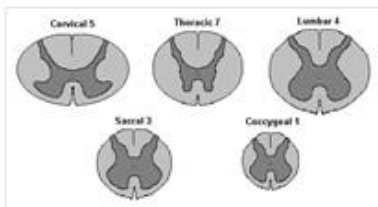

TREE of LIFE

Toro-DIAL field

Fractal in nerve!

STAIRWAY TO HEAVEN

¹¹ When he reached a certain place, he stopped for the night because the sun had set. Taking one of the stones there, he put it under his head and lay down to sleep. ¹² He had a dream in which he saw a stairway resting on the earth, with its top reaching to heaven, and the angels of God were ascending and descending on it. ¹³ There above it stood the LORD.. – Genisi 28 11-13

What are angels? What do they do?

Man asleep at the base of the ladder = Kundalini = God calling down to us to "WAKE UP!"

Tunnel of LIGHT = Spinal cord
Memory is energy body, as one leaves the body at death they travel back up the spin and have life flashes.

Hierarchy of angels:

See the wings going all the way up?

Seven Arch Angels = 7 Cervical Vertebrae

Jon Tomas Whatley and Katherine Lott

www.BodyworkerGuides.com