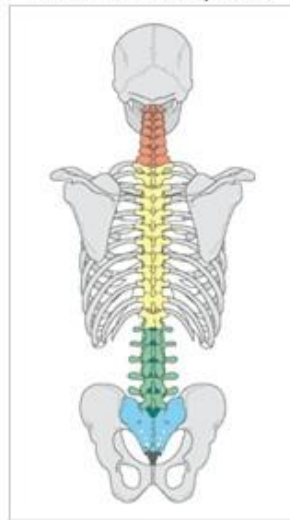

TREE of LIFE

Toro-DIAL field

Fractal in nerve!

STAIRWAY TO HEAVEN

¹¹ When he reached a certain place, he stopped for the night because the sun had set. Taking one of the stones there, he put it under his head and lay down to sleep. ¹² He had a dream in which he saw a stairway resting on the earth, with its top reaching to heaven, and the angels of God were ascending and descending on it. ¹³ There above it stood the LORD.. – Genisi 28 11-13

What are angels? What do they do?

Man asleep at the base of the ladder = Kundalini = God calling down to us to "WAKE UP!"

Tunnel of LIGHT = Spinal cord
Memory is energy body, as one leaves the body at death they travel back up the spin and have life flashes.

Hierarchy of angels:

See the wings going all the way up?

Seven Arch Angels = 7 Cervical Vertebrae

Jon Tomas Whatley and Katherine Lott

www.BodyworkerGuides.com