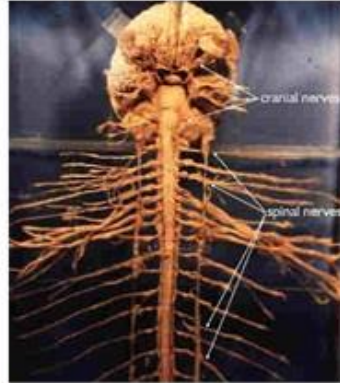

TREE of LIFE

Toro-DIAL field

Fractal in nerve!

STAIRWAY TO HEAVEN

¹¹ When he reached a certain place, he stopped for the night because the sun had set. Taking one of the stones there, he put it under his head and lay down to sleep. ¹² He had a dream in which he saw a stairway resting on the earth, with its top reaching to heaven, and the angels of God were ascending and descending on it. ¹³ There above it stood the LORD.. – Genisi 28 11-13

What are angels? What do they do?

Man asleep at the base of the ladder = Kundalini = God calling down to us to "WAKE UP!"

Tunnel of LIGHT = Spinal cord
Memory is energy body, as one leaves the body at death they travel back up the spin and have life flashes.

Hierarchy of angels:

See the wings going all the way up?

Seven Arch Angels = 7 Cervical Vertebrae

Jon Tomas Whatley and Katherine Lott

www.BodyworkerGuides.com