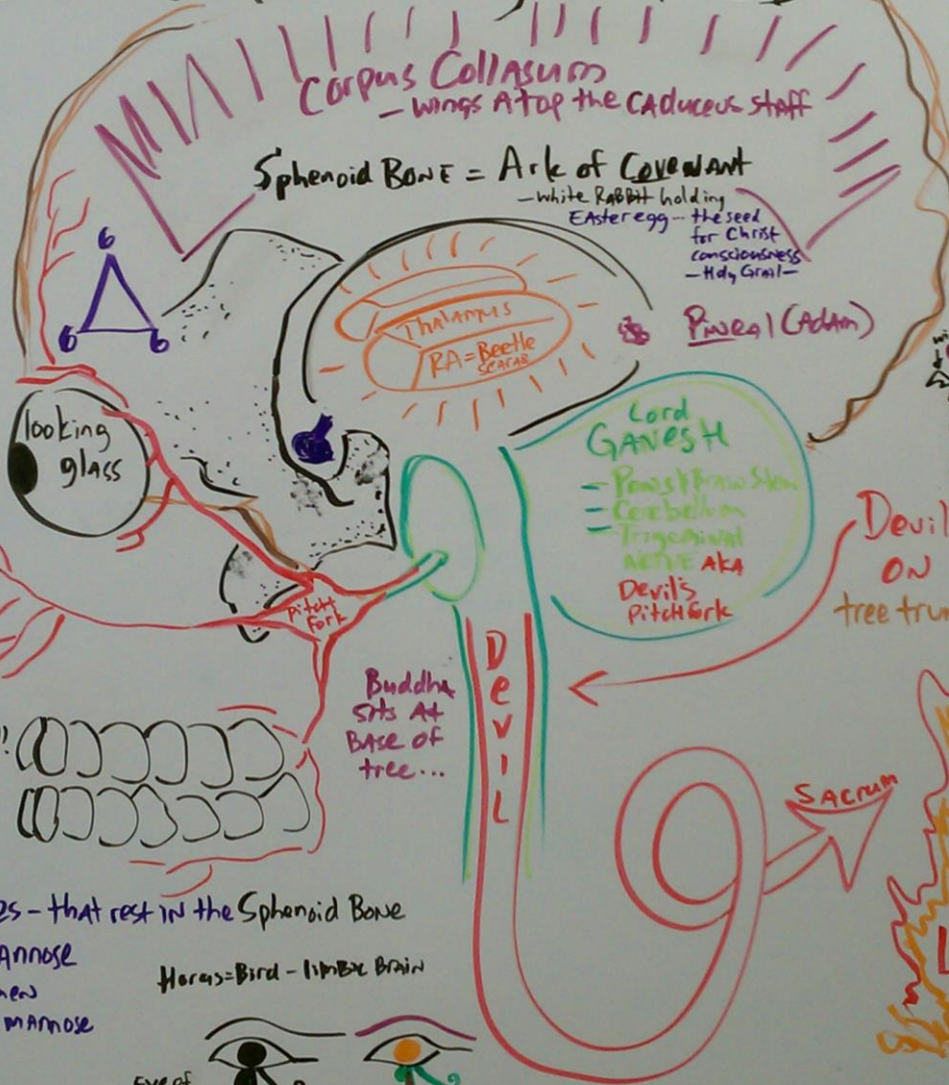

It is ALL in your MIND

Hologram
"Holla BACKNOW!"
- God

God is Always
Communicating (in
Communion) with us.

When the Devil (aka
lower functioning of
mind) is in control, our
ever present connection
to God is turned off
via the peripheral
Nerve of the
trigeminal nerves
And we act like Beast!!

 = pituitary
EVE

Holy of Holies - that rest in the Sphenoid Bone
MANNA - MANNose
- Preg women
produce mannose

Horus = Bird - LIMBIC Brain

Eye of
Horus

Whole (Holy)
BRAIN

Tree
Garden

Ark of COVENANT:

- Jar of manna
- special substance produced by enlightened pituitary
- Aaron's Rod
- Rod that turned into a serpent
- Ten Commandments
- Hormones that govern the Body

Devil
on
tree trunk

Living Life
Backwards
equals evil.

Lived-devil